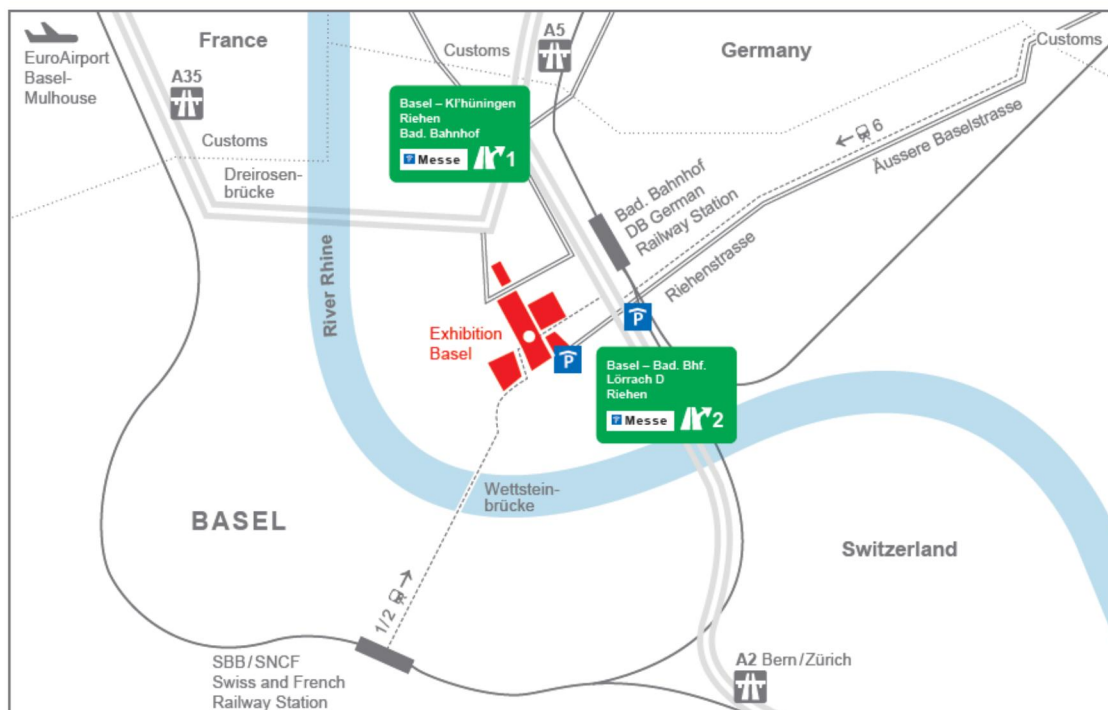

Layout Plan of Car Parks at Messe Basel

Travel to Basel Exhibition

MCH Messe Basel

GPS:
 Parking Messe Basel
 Riehenstrasse 101
 CH-4058 Basel

Visitors:
 Messeplatz
 CH-4058 Basel

No QR-Code Reader?
 Download at App-Store.