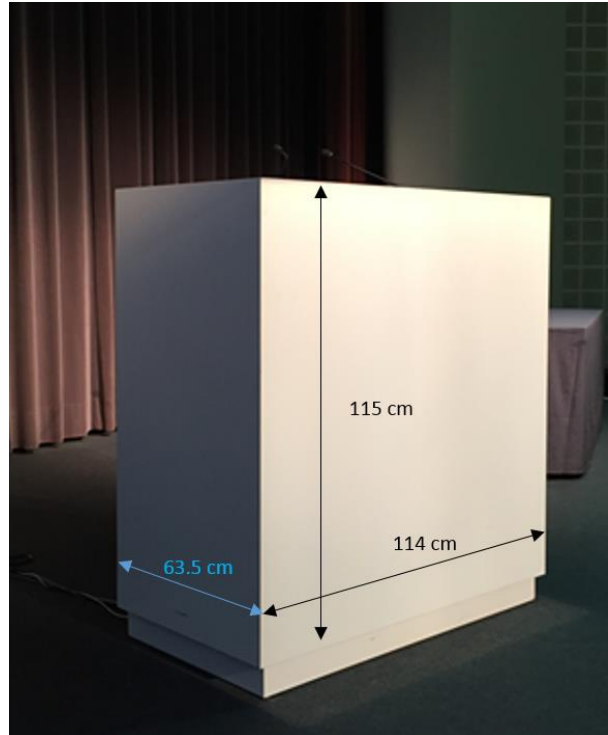

Furniture

Podia / Desks

Lectern big

Height-adjustable

Signage

Front cover: 114 cm x 115 cm

Side cover: 63,5 cm x 115 cm