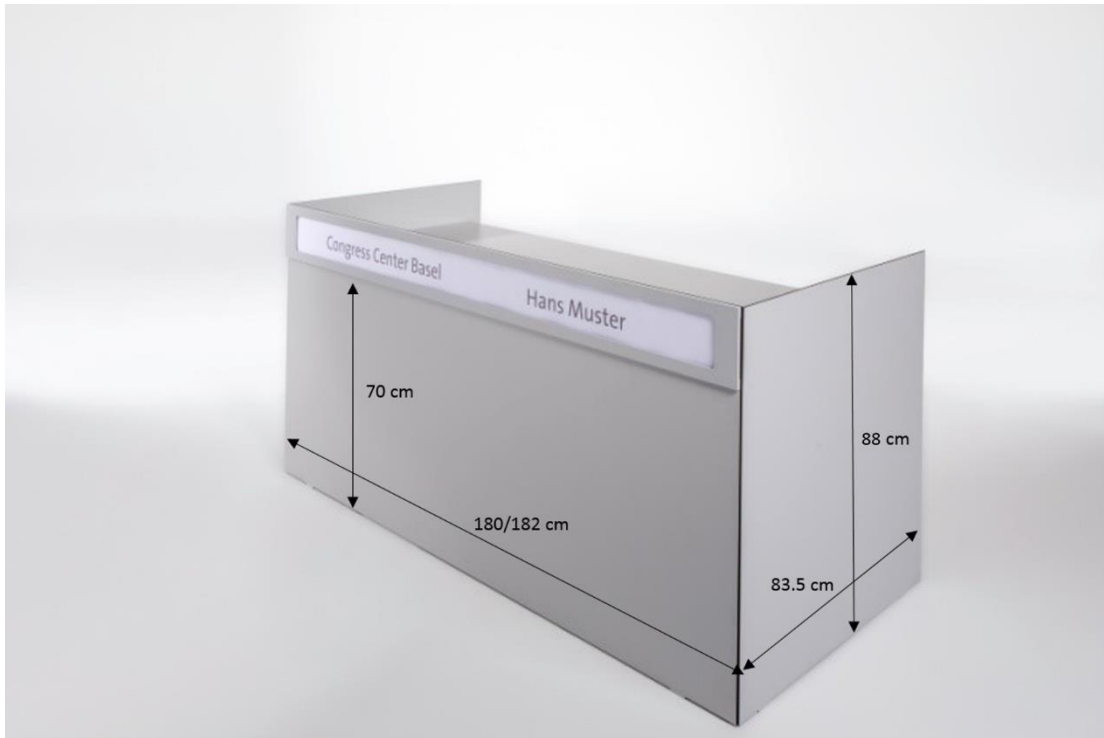

Furniture

Podia / Desks

Board of Director's table

Height of the table: 78 cm

Signage

Full surface (full coverage of the nameplate slot): 180/182 cm x 88 cm

Lower part (nameplate slot visible): 180/182 cm x 70 cm

Side part: 83.5 cm x 88 cm