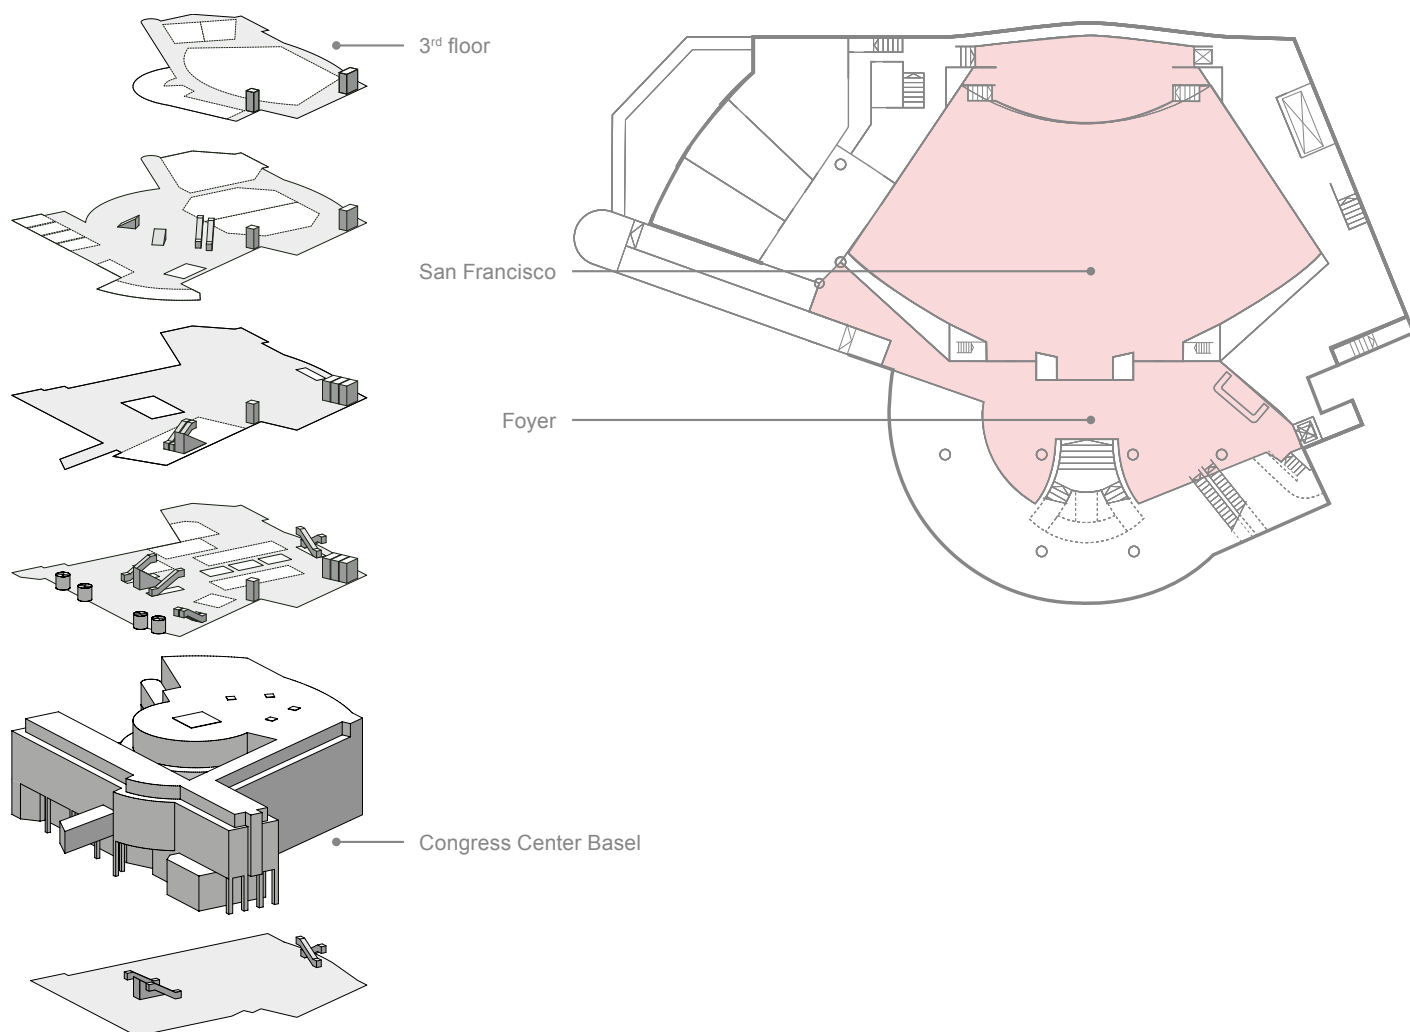

San Francisco

The largest hall in the Congress Center Basel covers an area of 1,244 square metres and is easily reached by the open staircase and escalators. San Francisco is equipped with its own stage and a comprehensive range of technical facilities, making it suitable for any kind of large event. Concerts, banquets, presentations, fashion

shows and annual general meetings are regularly and successfully held in this room. With concert seating, the room holds 1 450 people, and with seminar seating, 900. Banquets can accommodate up to 850 people.

San Francisco: Facts and figures

Key figures	San Francisco	Foyer 3 rd floor
Area in m ²	1244	688
Clear height in m	2.6 – 7.8	3
Concert seating	1450	–
Seminar seating	900	–
Banquet seating	847	–
Stage/podium	Permanent installation	Mobile installation
Sound system	Permanent installation	Mobile installation
Simultaneous interpreting system	Permanent installation	–
Interpreters' booths	6	–
Video and data projection	Mobile installation	Mobile installation
Discussion system	Mobile installation	–
Film screens	Permanent installation	Mobile installation
Lighting system	Permanent installation	Mobile installation