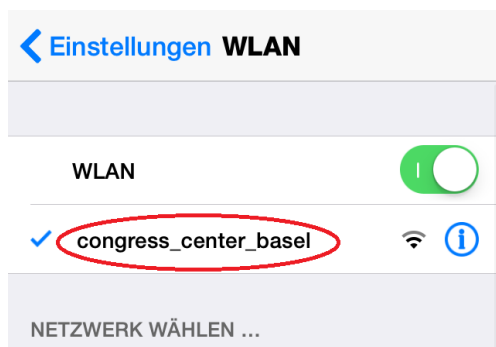

Description

Own SSID:

With your own SSID, you can personalise the name of the WiFi so that your network is immediately recognisable.

Prices in CHF

500.–
per event